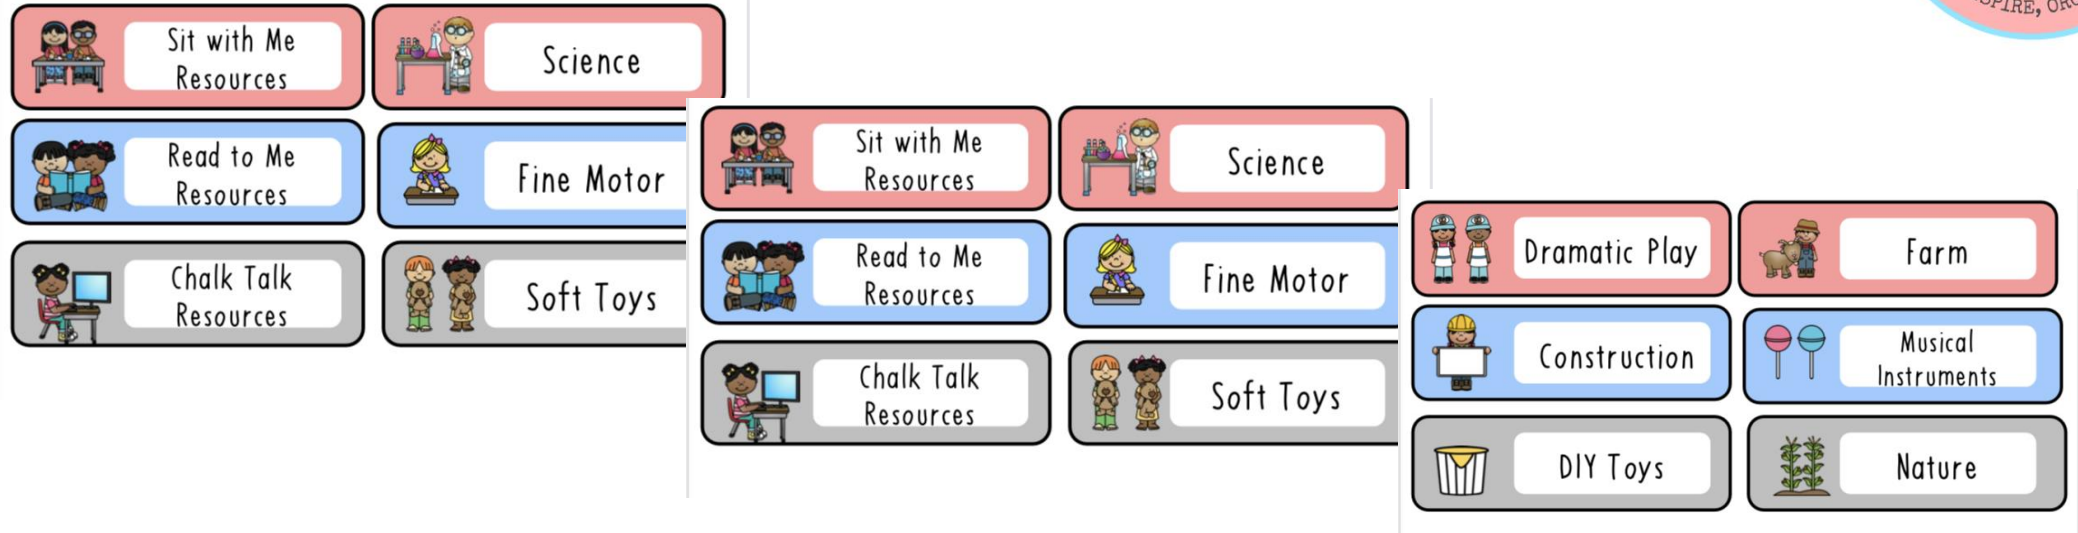

Play Tub Labels

Printables for at home

Playroom Tub Labels

Playroom Tub Labels are a great tool for Playroom Organisation.

They can help with pack away routines, easy access to toys and organisation in the playspace.
They also provide an element of visual literacy.

I created this resource for the members of the celebratePLAY community as a tool to support them with daily PLAY in their homes.

This is a growing resource and will include:

- 42 x cards depicting various play resources (pastel set – available NOW)
 - 42 x cards depicting various play resources (monochrome set)
- 42 X cards depicting various play resources (pastel with monochrome set)
- 42 x cards depicting various play resources (rainbow with monochrome set)

Cars

Cards

Treasure Chest

Books

Treasure Chest

Vehicles

Games

Paper